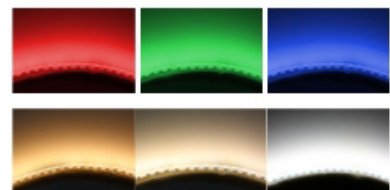

RGBW Series

Flexible led strip

FOCUS ON LED STRIP LIGHTING

- HIGH CRI LED
- COLOR CONSISTENCY
- HIGH EFFICACY
- COLOR PURITY

3527 2in1

120LEDs/m 17.3w/m

Nano cased	silicone dropped	silicone cased	silicone poured	silicone enclosed
IP20/IP62	IP65	IP66	IP67	IP68

3000K	4000K	6000K
Low Decay	Long Lifespan >35000 hrs	3 YEAR

Part No.	LED/m	Volt(DC)	CRI (Ra)	Color	Power ± 5%	W/WW(K)	IPXX
LC120-N3527-RGBW-24-IP20	120	24V	80-95	RGB 2in1+W	17.3W/M	2700 3500 4500 6500	IP20
LC120-W3527-RGBW-24-IP65							IP65
LC120-W3527-RGBW-24-IP66							IP66
LC120-W3527-RGBW-24-IP67							IP67
LC120-W3527-RGBW-24-IP68							IP68