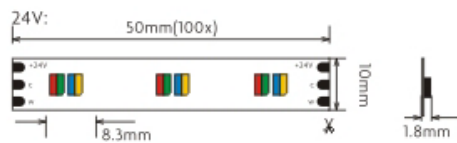

RGBW Series

Flexible led strip

FOCUS ON LED STRIP LIGHTING

- HIGH CRI LED
- COLOR CONSISTENCY
- HIGH EFFICACY
- COLOR PURITY

3527 2in1

120LEDs/m 17.3w/m

Nano cased	silicone dropped	silicone cased	silicone poured	silicone enclosed
IP20/IP62	IP65	IP66	IP67	IP68

3000K	4000K	6000K
Low Decay	Long Lifespan >35000 hrs	3 YEAR

Part No.	LED/m	Volt(DC)	CRI (Ra)	Color	Power ± 5%	W/WW(K)	IPXX
LC120-N3527-RGBW-24-IP20	120	24V	80-95	RGB 2in1+W	17.3W/M	2700 3500 4500 6500	IP20
LC120-W3527-RGBW-24-IP65							IP65
LC120-W3527-RGBW-24-IP66							IP66
LC120-W3527-RGBW-24-IP67							IP67
LC120-W3527-RGBW-24-IP68							IP68