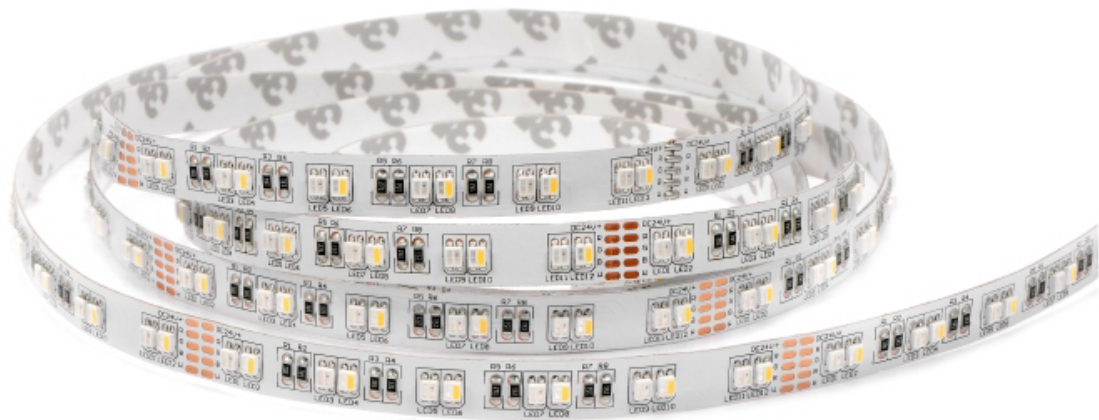

RGBW Series

Flexible led strip

FOCUS ON LED STRIP LIGHTING

- HIGH CRI LED
- COLOR CONSISTENCY
- HIGH EFFICACY
- COLOR PURITY

3527 2in1

120LEDs/m 17.3w/m

Nano cased	silicone dropped	silicone cased	silicone poured	silicone enclosed
IP20/IP62	IP65	IP66	IP67	IP68

3000K	4000K	6000K
Low Decay	Long Lifespan >35000 hrs	3 YEAR

Part No.	LED/m	Volt(DC)	CRI (Ra)	Color	Power ± 5%	W/WW(K)	IPXX
LC120-N3527-RGBW-24-IP20	120	24V	80-95	RGB 2in1+W	17.3W/M	2700 3500 4500 6500	IP20
LC120-W3527-RGBW-24-IP65							IP65
LC120-W3527-RGBW-24-IP66							IP66
LC120-W3527-RGBW-24-IP67							IP67
LC120-W3527-RGBW-24-IP68							IP68